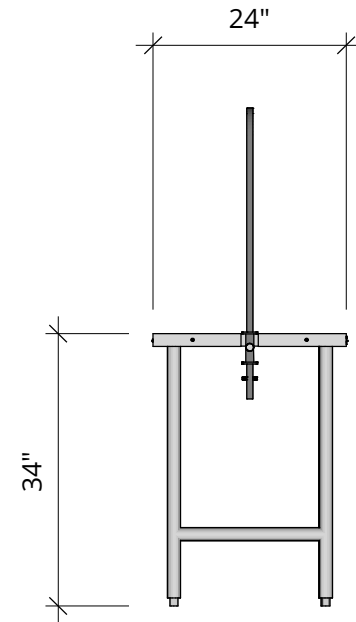

Model No.:
RDT-05424

Material:
Top - 16ga type 304 #4 stainless steel
Legs - 1/16" wall x 1-5/8" dia stainless steel

Adjustable grooming arm and rubber table topper with removable channels included

RIDALCO INDUSTRIES INC.
4-1084 Kenaston St. Ottawa, ON K1B 3P5
t: (613) 745-9161 | f: (613) 745-6452
info@ridalco.com | www.ridalco.com